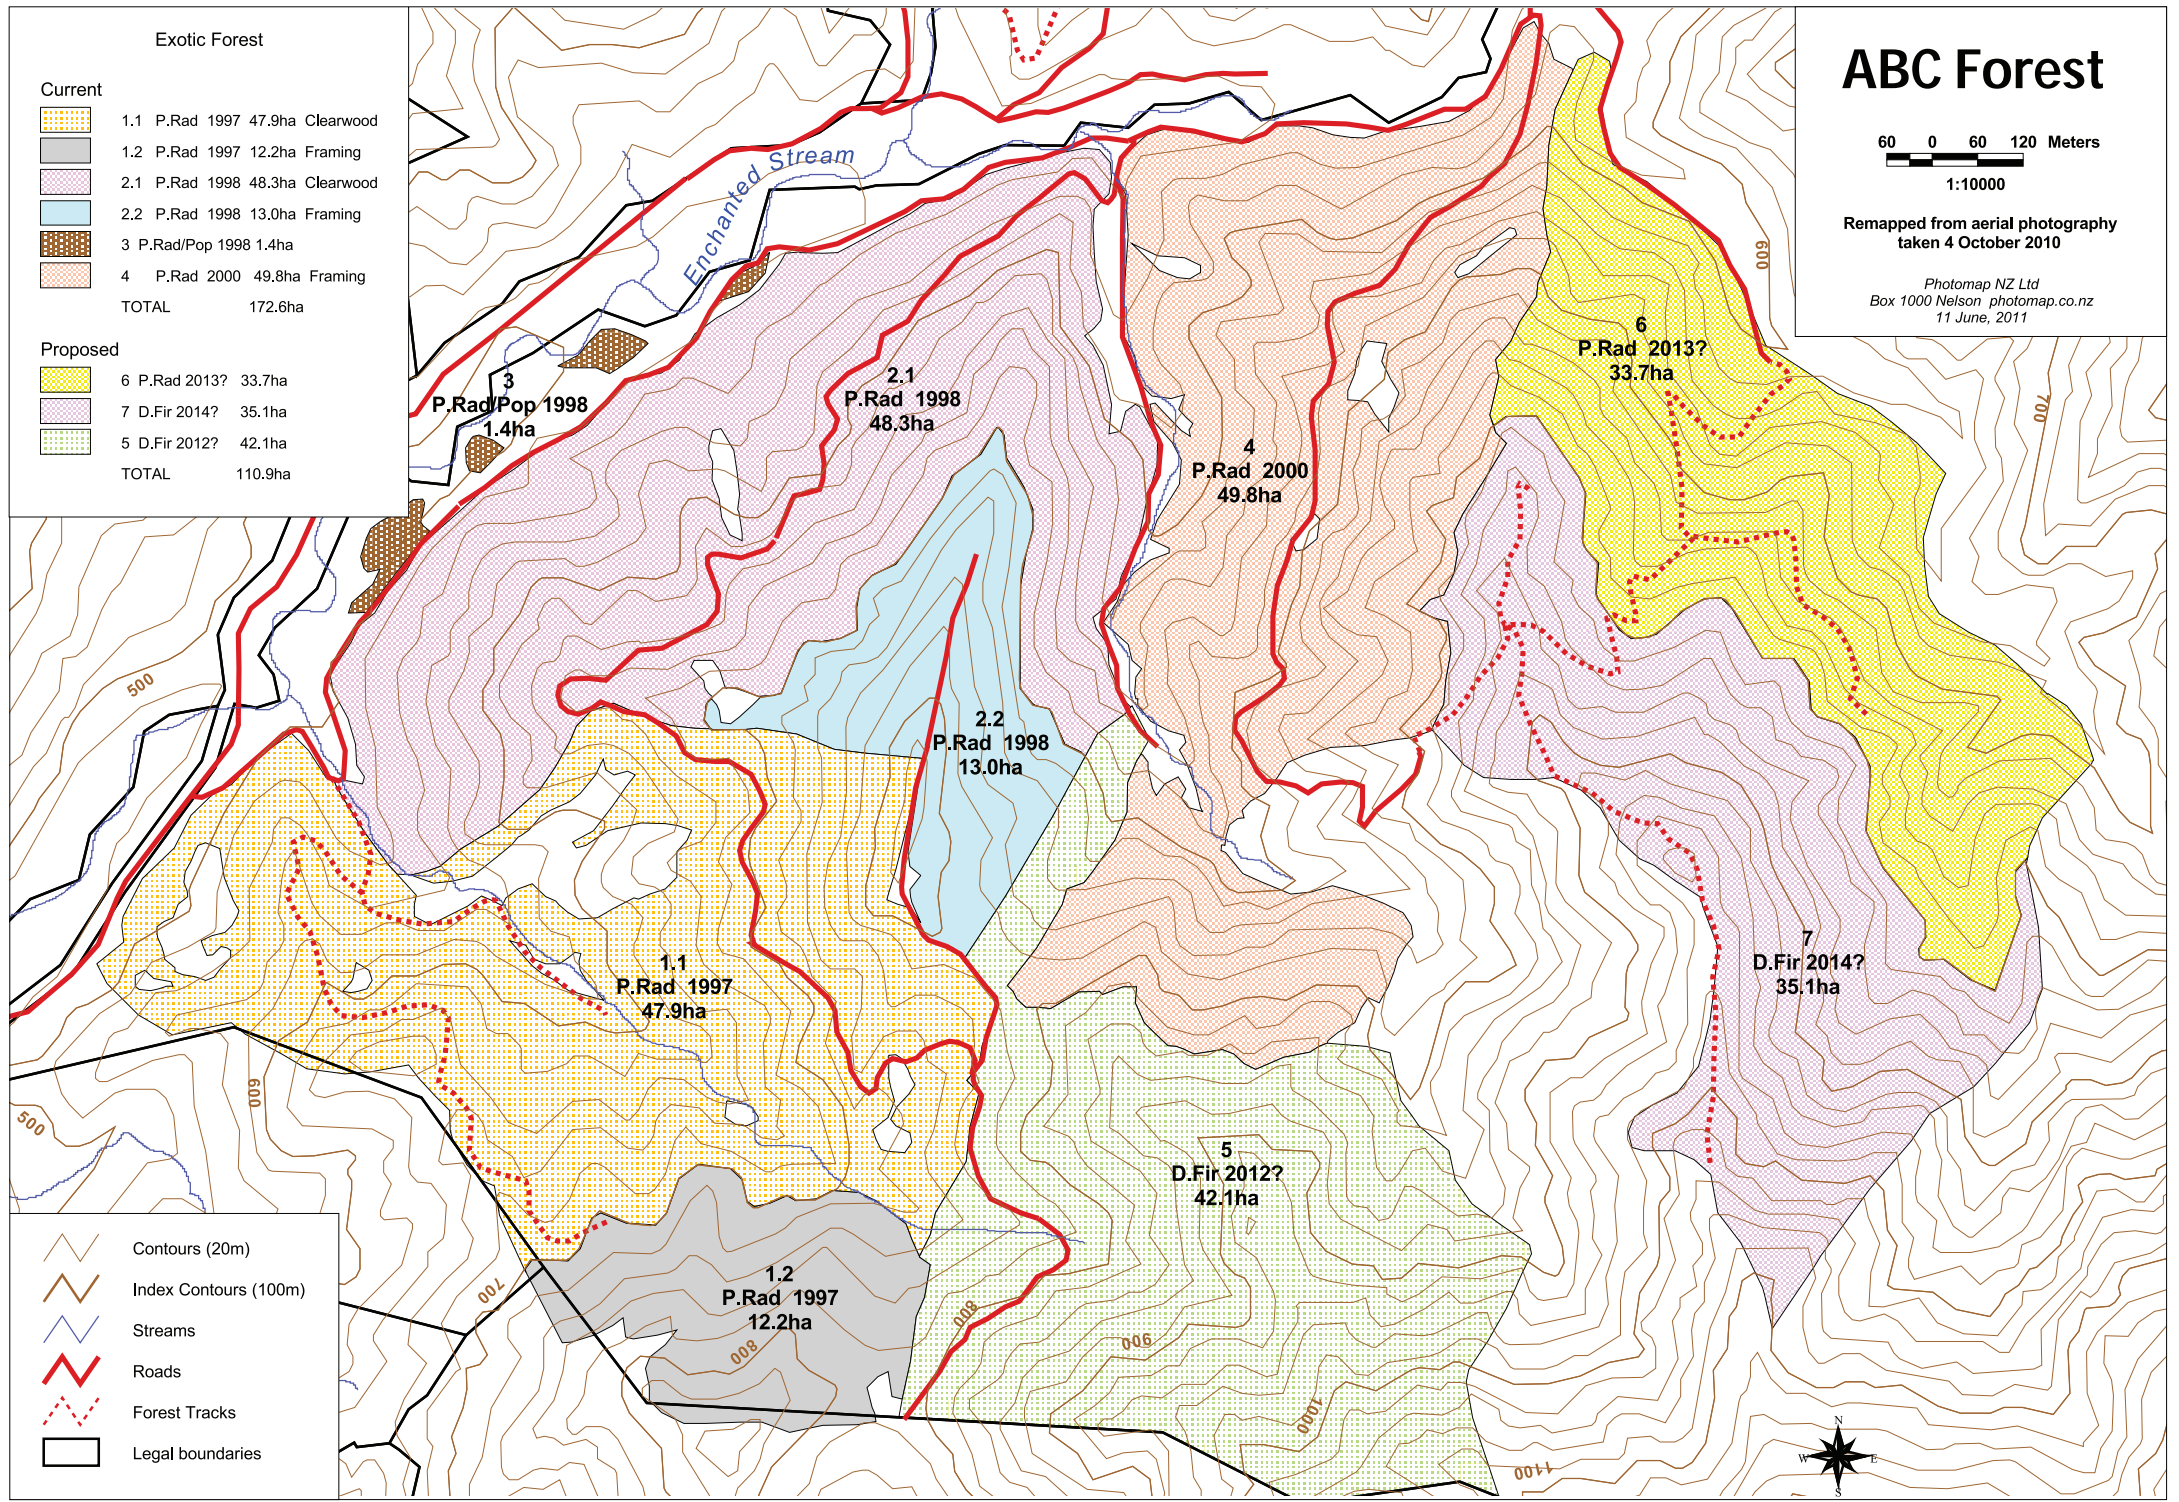

ABC Forest

1:10000

Remapped from aerial photography
taken 4 October 2010

Photomap NZ Ltd
Box 1000 Nelson photomap.co.nz
11 June, 2011

Exotic Forest

Current	
1.1 P.Rad 1997 47.9ha Clearwood	
1.2 P.Rad 1997 12.2ha Framing	
2.1 P.Rad 1998 48.3ha Clearwood	
2.2 P.Rad 1998 13.0ha Framing	
3 P.Rad/Pop 1998 1.4ha	
4 P.Rad 2000 49.8ha Framing	
TOTAL	172.6ha

Proposed	
6 P.Rad 2013? 33.7ha	
7 D.Fir 2014? 35.1ha	
5 D.Fir 2012? 42.1ha	
TOTAL	110.9ha

	Contours (20m)
	Index Contours (100m)
	Streams
	Roads
	Forest Tracks
	Legal boundaries