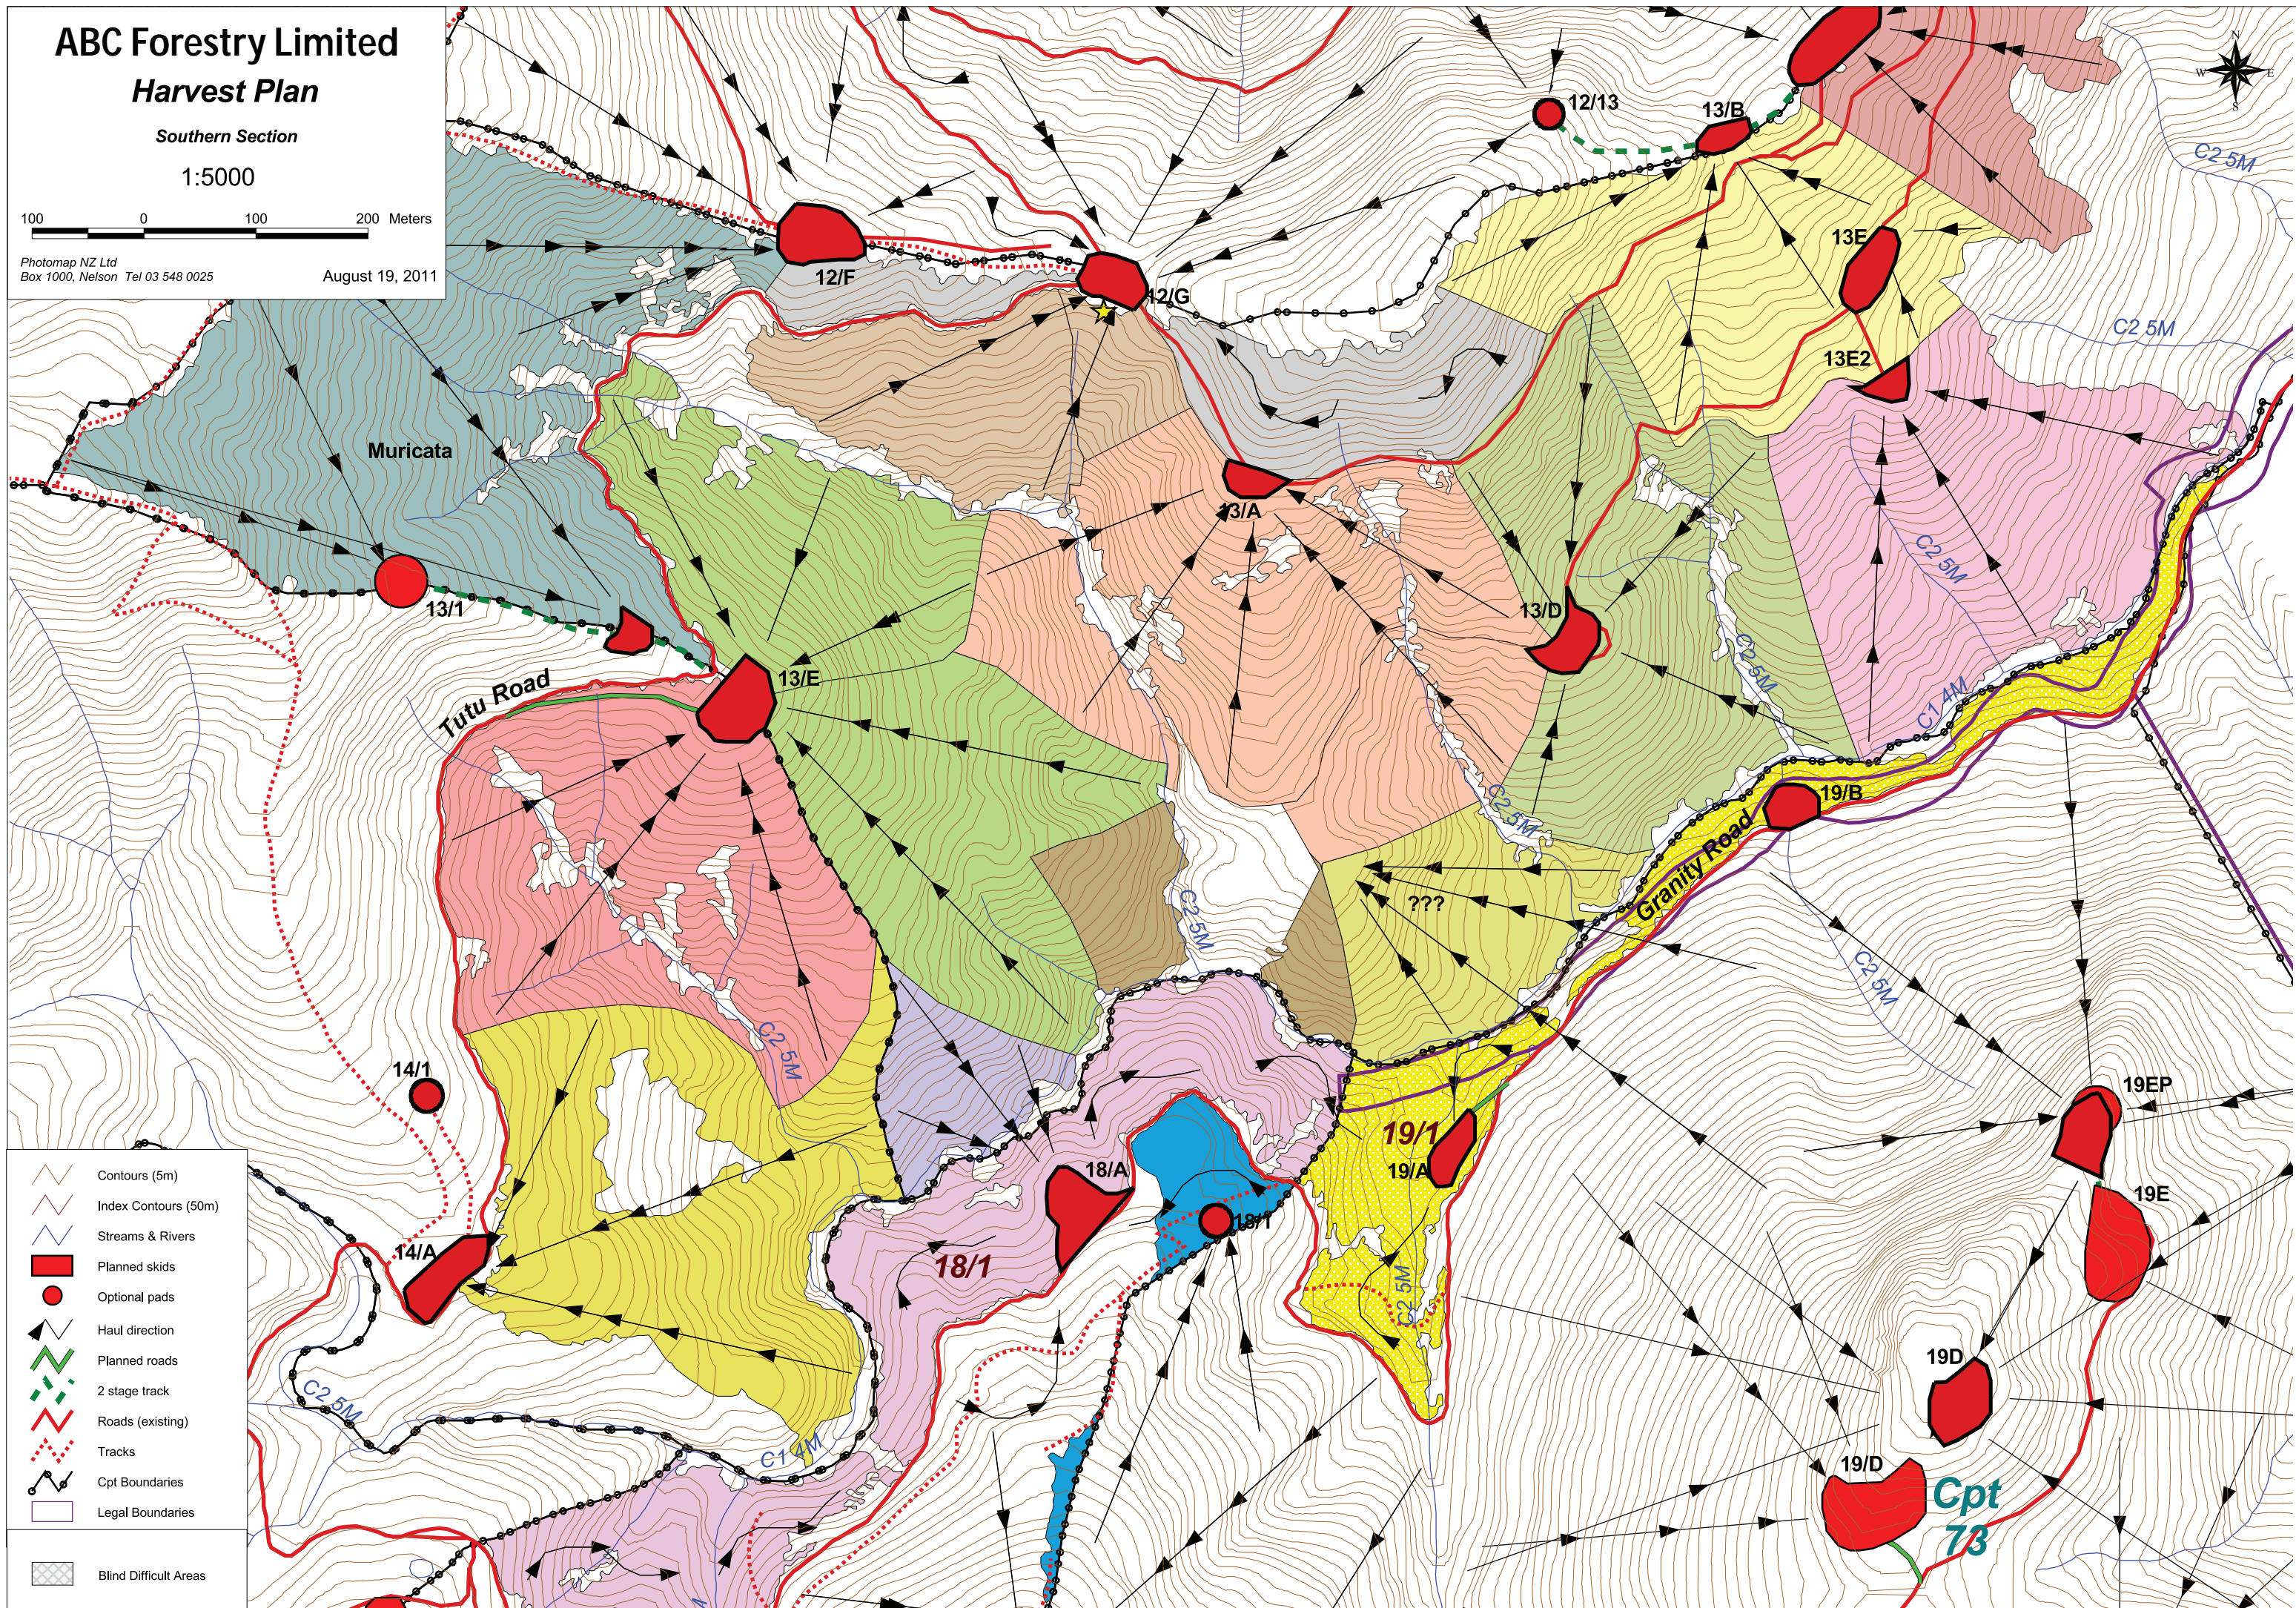

ABC Forestry Limited Harvest Plan

Southern Section

1:5000

100 0 100 200 Meters

Photomap NZ Ltd
Box 1000, Nelson Tel 03 548 0025

August 19, 2011

- Contours (5m)
- Index Contours (50m)
- Streams & Rivers
- Planned skids
- Optional pads
- Haul direction
- Planned roads
- 2 stage track
- Roads (existing)
- Tracks
- Cpt Boundaries
- Legal Boundaries
- Blind Difficult Areas

Cpt
73